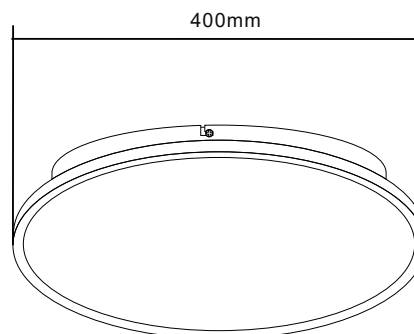

TECHNICAL DATA

**TYPE**

Professional LED for Indoor Lighting.

DIMENSION DRAW

Model:	Sun 40
Format:	Round
Location:	Interior
Wattage:	40W
Materials:	...
Led Color:	3000K / 4000K / 6500K
Product Dimension:	Φ400mm
IP Code:	20
Fixation:	Surface
CRI :	80
Lumen Output:	4000 LM
Frequency:	50/60 Hz
Beam Angle:	L°